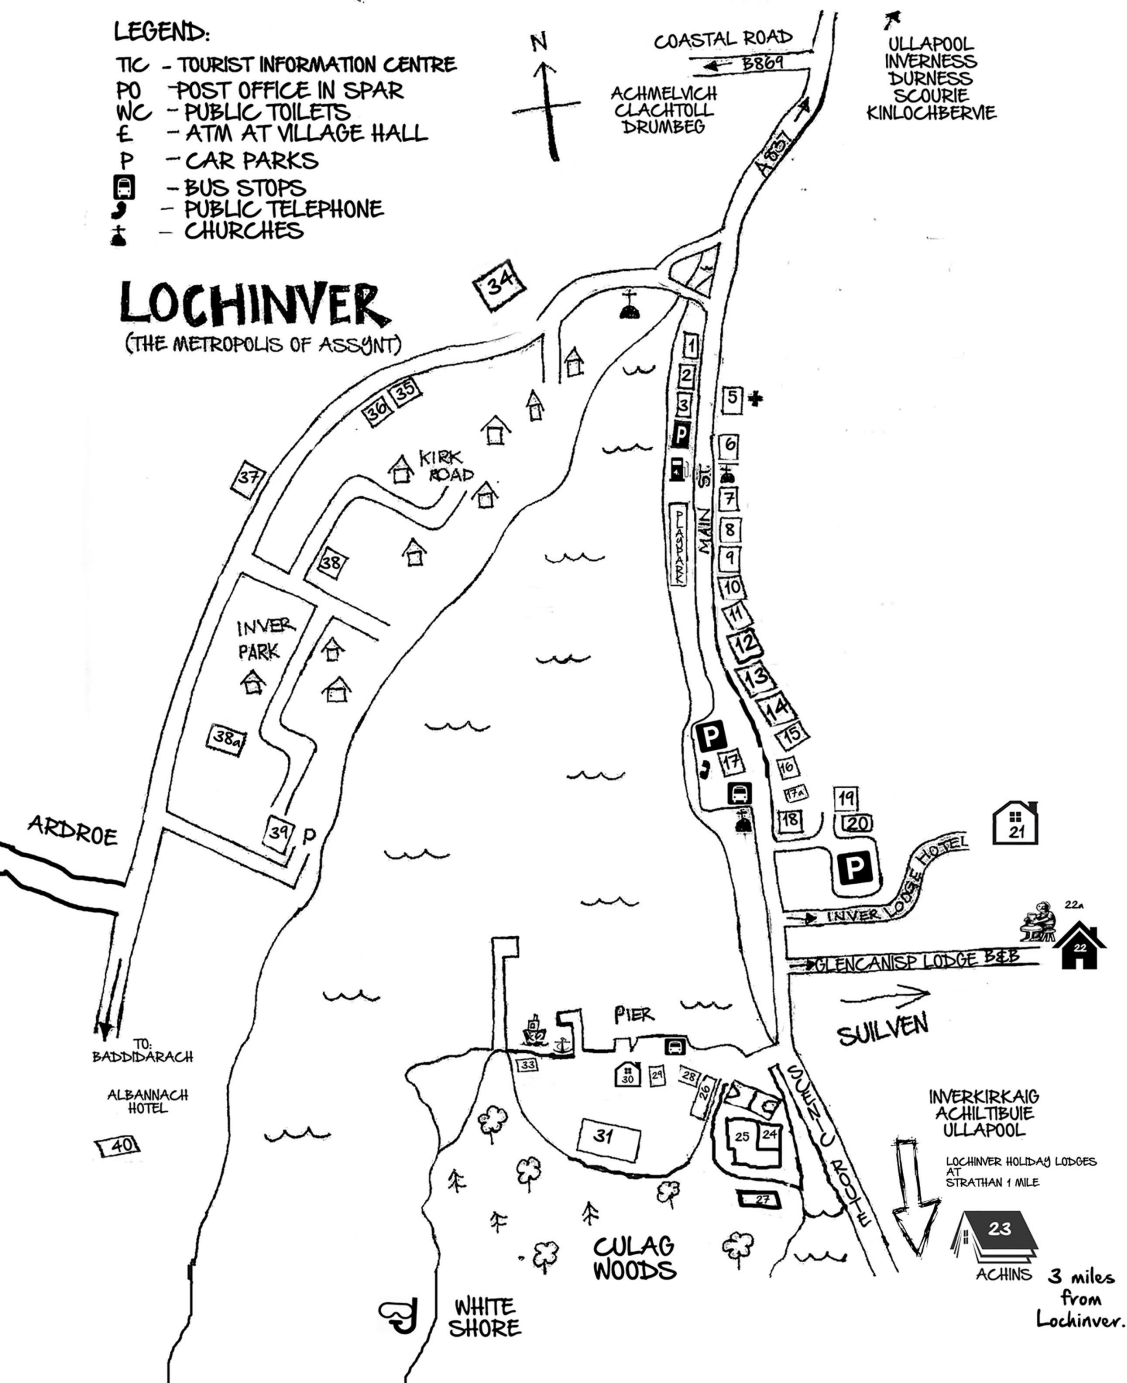

ACHMELVICH YOUTH HOSTEL
HILLHEAD CARAVANS
SHORE CARAVAN SITE
TIDAL GIFTS

LEGEND:

- TIC - TOURIST INFORMATION CENTRE
- PO - POST OFFICE IN SPAR
- WC - PUBLIC TOILETS
- E - ATM AT VILLAGE HALL
- P - CAR PARKS
- BUS STOPS
- PUBLIC TELEPHONE
- CHURCHES

LOCHINVER

(THE METROPOLIS OF ASSYNT)

ULLAPOOL
INVERNESS
DURNESS
SCOURIE
KINLOCHBERVIE

1. NEWSAGENTS
 2. LOCHINVER LARDER
 3. CABERFEIDH
 4. PETROL STATION
 5. MEDICAL CENTRE
 6. PARK HOUSE B&B
 7. SPAR & POST OFFICE
 8. VILLAGE GREEN GIFT SHOP
 9. LOCHINVER LANDSCAPES
 10. S. GREENLEES BUTCHER
 11. POLICE STATION
 12. PUBLIC TOILETS
 13. ROCKPOOL GIFT SHOP
 14. WEST COAST WASH HOUSE
 15. OLD BAKERY B&B
 16. HILLSIDE B&B
 17. WRAPS TO RICHIES
 - 17a. LOCHINVER HOLIDAY LODGES
 18. VILLAGE HALL & ATM
 19. POLCRAIG B&B
 20. TIGH NA SITH B&B
 21. INVER LODGE HOTEL
 22. GLENCANISP LODGE B&B
 - 22a. FERGUS STEWART - POTTERY
 23. ACHINS BOOKSHOP
 24. TOURIST INFORMATION
 25. AN CALA CAFE & BUNK-HOUSE
 26. MACKAY'S CHANDLERY
 27. K.J. MATHIESON GARAGE
 28. PEETS RESTAURANT
 29. B&B AT NUMBER 6
 30. CULAG HOTEL & WAYFARERS'
 31. ASSYNT LEISURE CENTRE
 32. CAM-MAC - BOAT TRIPS
 33. SEAFOOD BY THE JETTY
- INVER PARK & BADDIDARACH
34. SUIL NA MARA B&B
 35. TARRADH GUESTHOUSE
 36. DAVAR B&B
 37. TIGH GUTHAS B&B
 38. INVERPARK STORES
 - 38a. ARD CHOILE SELF CATERING
 39. HIGHLAND STONWARE POTTERY
 40. ALBANNACH GUESTHOUSE
- ACHINS 3 miles from Lochinver.